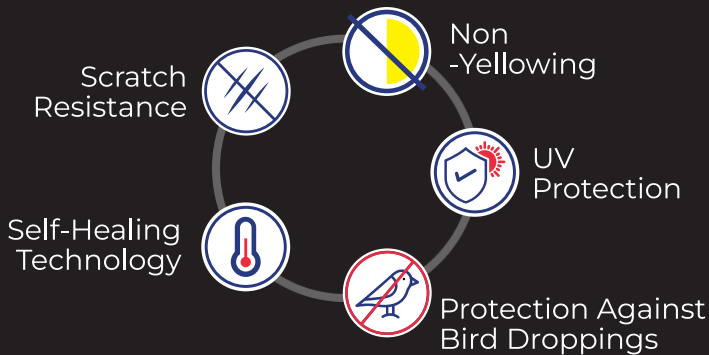

#GuardYourShine

Shielding Style for Every Road Ahead

Cosmo PPF offers top-tier protection, ensuring lasting durability and a perfect finish. With advanced technology, it keeps vehicles looking new, protects against daily wear, and allows for easy maintenance.

Benefits:

Long Lasting Protection | Enhanced Aesthetics

Cosmo PPF Gold

Application Areas of Cosmo PPF

- Roof
- Hoods & Fenders
- Bumper
- Side Mirrors
- Door Edges
- Wheel Arches

Product Features

**5 Year
Warranty**