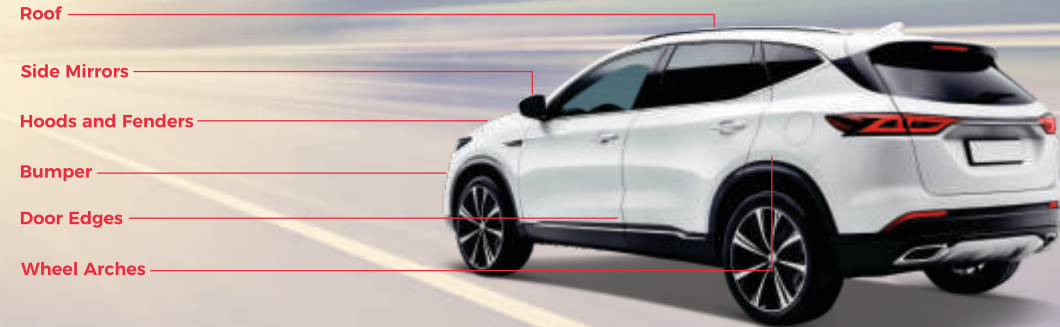

Application Areas of Cosmo PPF