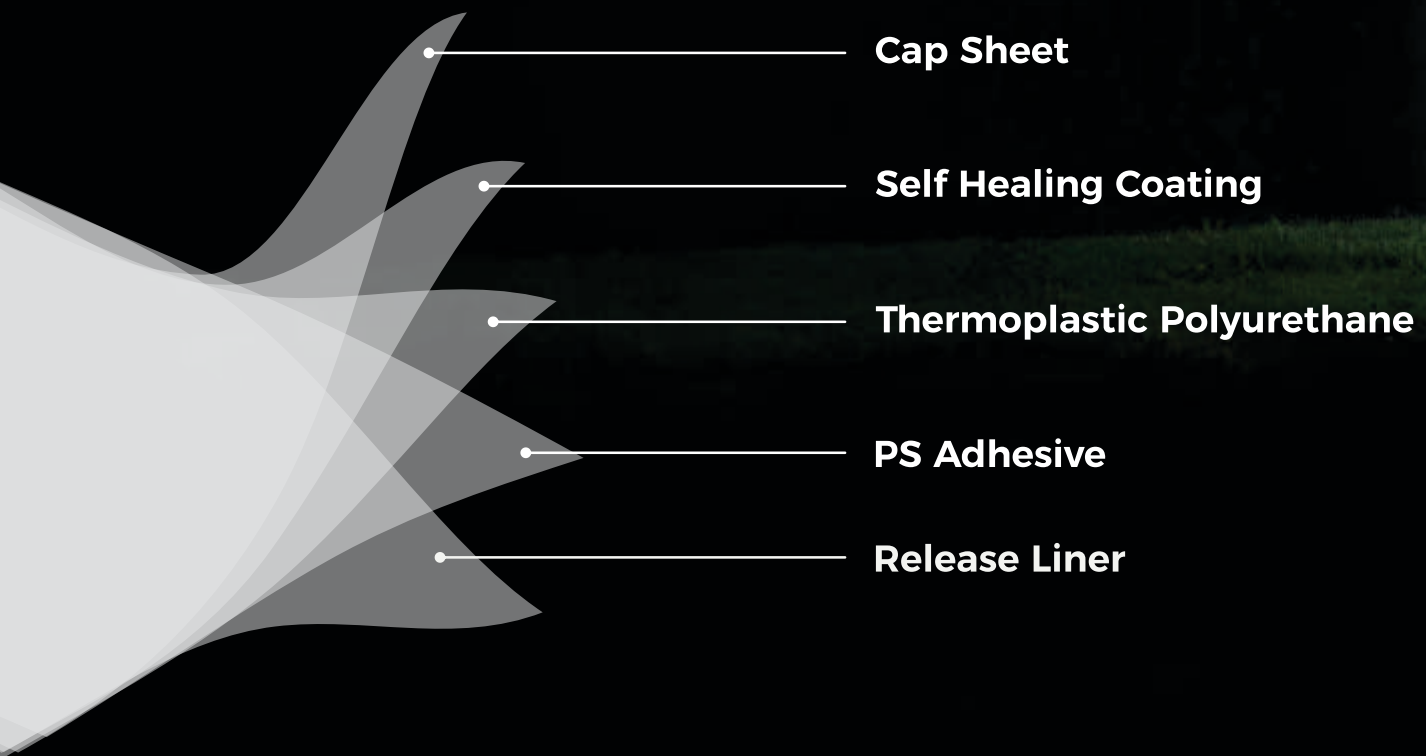

Cosmo PPF is engineered with advanced technology, offering superior protection through a durable TPU layer, self-healing properties, and UV resistance to prevent scratches, chipping, and paint from fading.

Its hydrophobic, chemical-resistant surface ensures a glossy, streak-free finish that is easy to maintain.

With a non-yellowing property and smooth finish, Cosmo PPF enhances aesthetics and resale value, reflecting our commitment to innovation and long-lasting customer satisfaction.

Ultimate Paint Protection

- **Durable & high tensile strength**

Cosmo PPF Platinum is made from highest quality TPU, ensuring that the mechanical strength of the product remains high throughout its life. The thick TPU layer protects the paint from scratches and stone chips. When small rocks, debris, or other objects hit the vehicle, Cosmo PPF absorbs the impact, preventing the force from reaching the paint underneath.

Cosmo PPF has excellent elongation properties, which caters to deeper contour of the vehicles's metal surface during installation, without allowing any distortion.

Using highest quality PS Adhesive, Cosmo PPF stays bonded to the paint surface over time without peeling off or detachment.